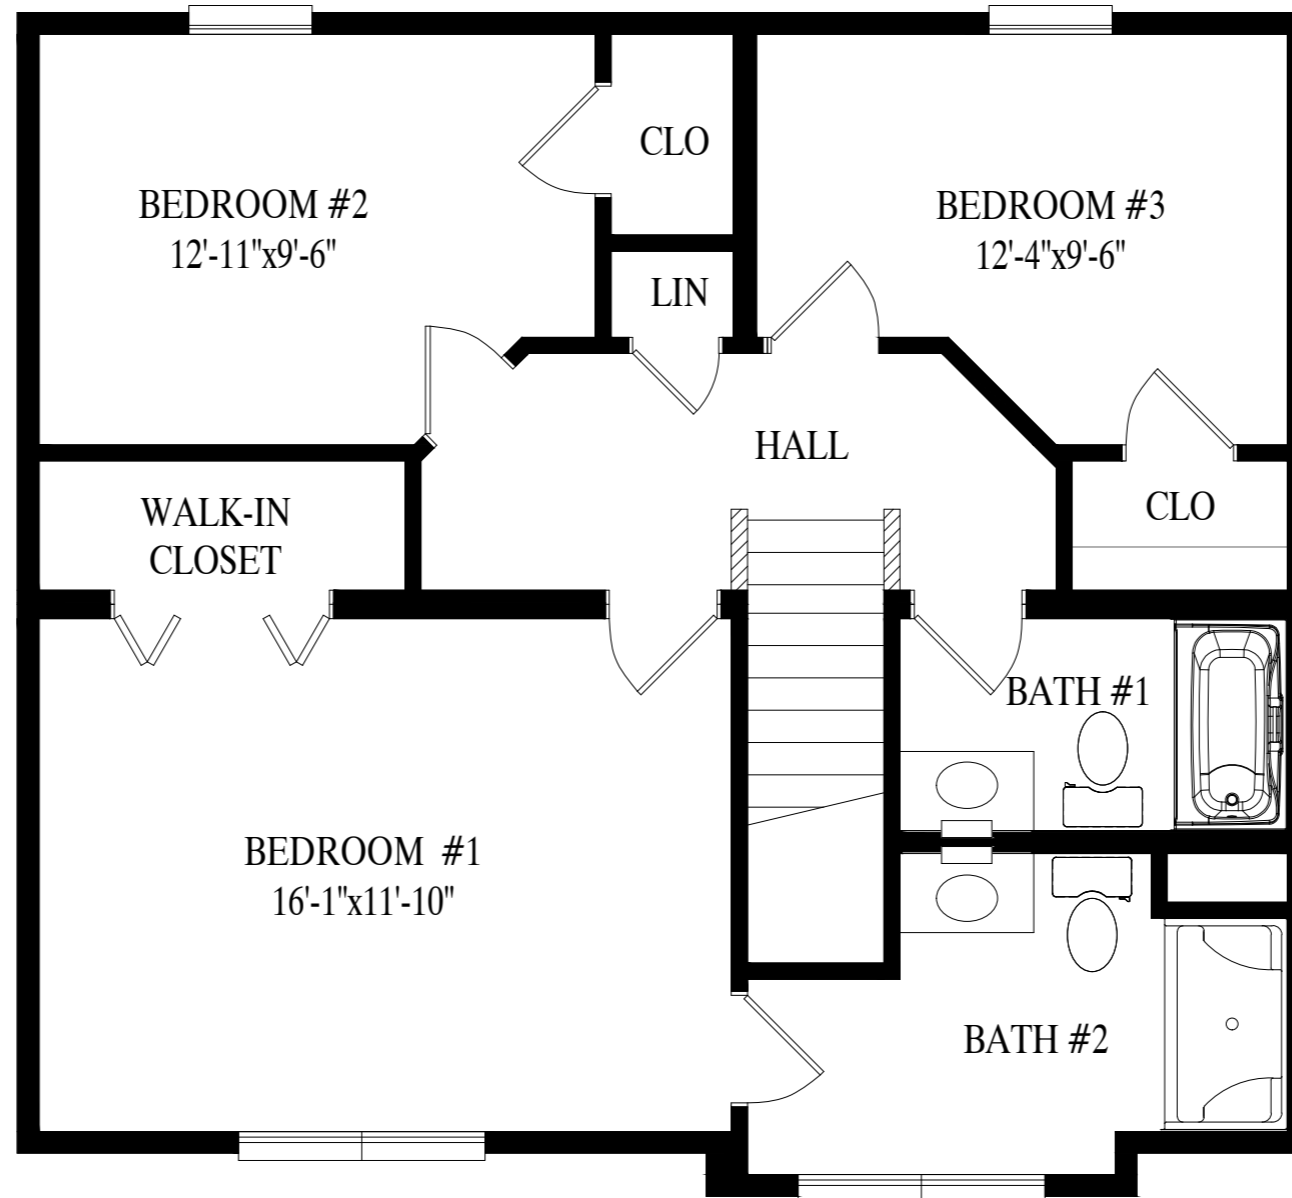

805 SQ-FT LIVING AREA 1ST FLOOR
27'-6" x 30'-0"

805 SQ-FT LIVING AREA 2ND FLOOR
27'-6" x 30'-0"